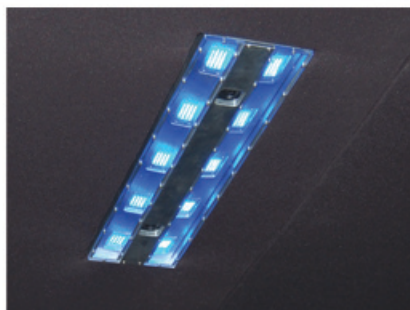

# Premier XL Golf Simulator

The Premier XL Golf Simulator was designed with the taller player in mind. While it's significantly larger than the standard Premier system, it maintains the same high level of performance. So, if you are a little taller than most or if you have a really high golf swing arc, the Premier XL Simulator will be a great fit!

Innovative Golf Systems

Precision Ball Tracking System

Optional SXGA Projector

Optional 19" Touchscreen

## Features

- Screen** - Whisper quiet high-res durable impact screen
- Tracking** - High-speed stereoscopic ball tracking system
- Projector** - Best-in-class XGA projection system
- Processing** - Ultra high performance game processing unit
- Interior** - Plush interior upholstered panels
- Control** - Touch screen system control interface
- Putting** - Top quality synthetic putting surface
- Fairway** - Natural feeling dual-density fairway hitting area
- Hazards** - Real world rough and sand trap hitting areas
- Trim** - Finished cherry wood trim work
- Framing** - Modular solid wood framed structure