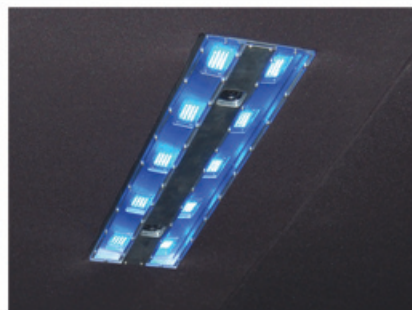

Premier Widescreen Golf Simulator

The Premier Wide-Screen Golf Simulator maintains our largest product foot print. In turn, this model creates the most immersive game play experience that IGS has to offer. The Premier Wide-Screen is truly the pinnacle of golf simulation experiences!

Innovative Golf Systems

Precision Ball Tracking System